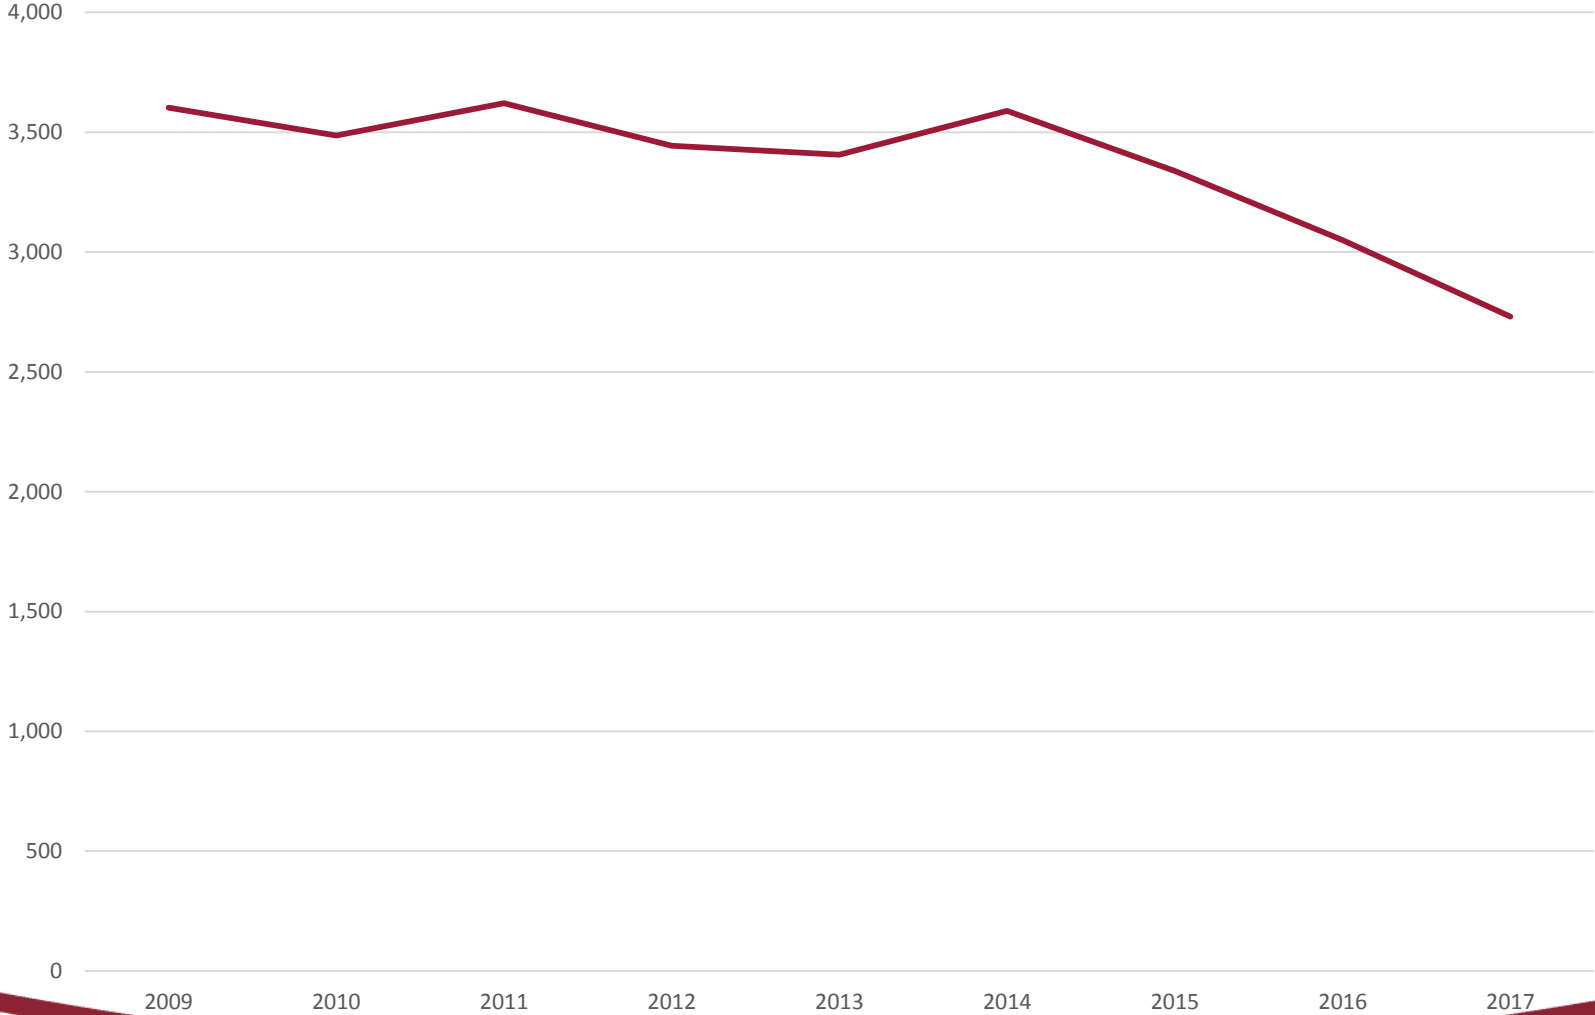

David Welch – Youth Adviser

Growing Youth Ministry

Challenges, issues and changes facing youth ministry

The National Picture: Number of under 16s: Usual Sunday Attendance

Diocesan Picture: Number of Under 16s

Deanery Picture: Number of Under 16s

Total Change over time: U16s Usual Sunday Attendance

Our Response

Or Perhaps?

Listen: To God

Diocese of
Guildford 

TRANSFORMING CHURCH
TRANSFORMING LIVES

Or Perhaps?