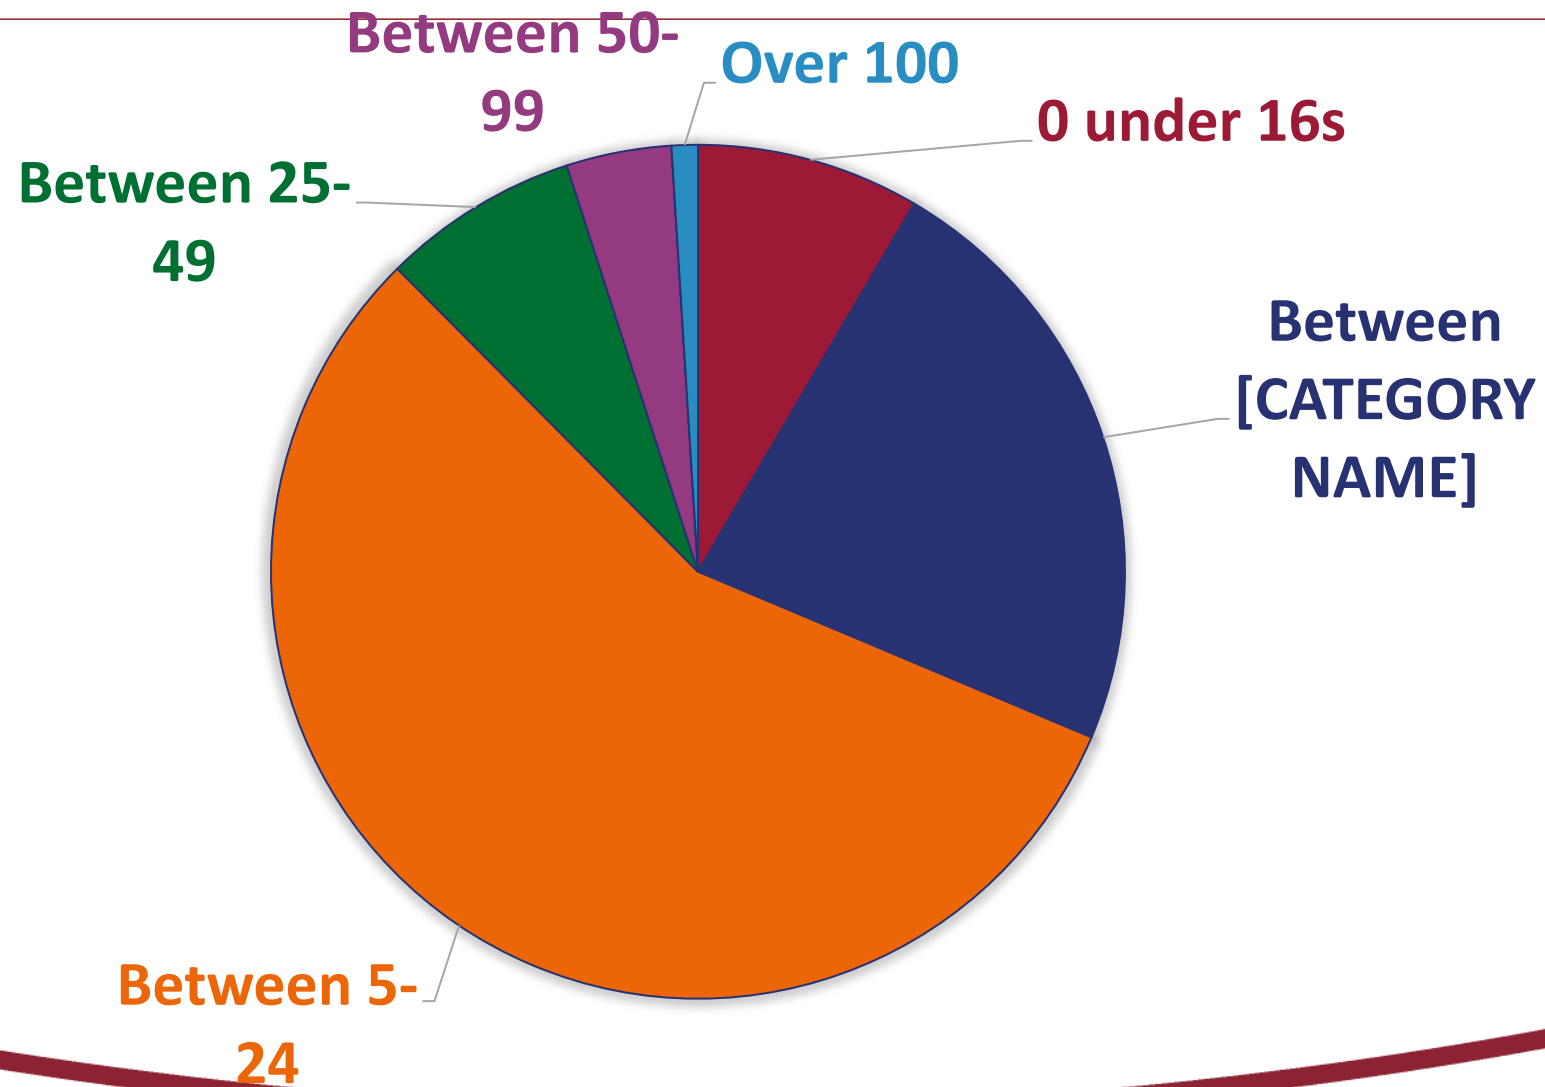

David Welch – Youth Adviser

Growing Youth Ministry

Challenges, issues and changes facing youth ministry

The National Picture: Number of under 16s: Usual Sunday Attendance

Diocesan Picture: Number of Under 16s

Deanery Picture: Number of Under 16s

Total Change over time: U16s Usual Sunday Attendance

Our Response

Or Perhaps?

Listen: To God

Diocese of
Guildford 

TRANSFORMING CHURCH
TRANSFORMING LIVES

Or Perhaps?