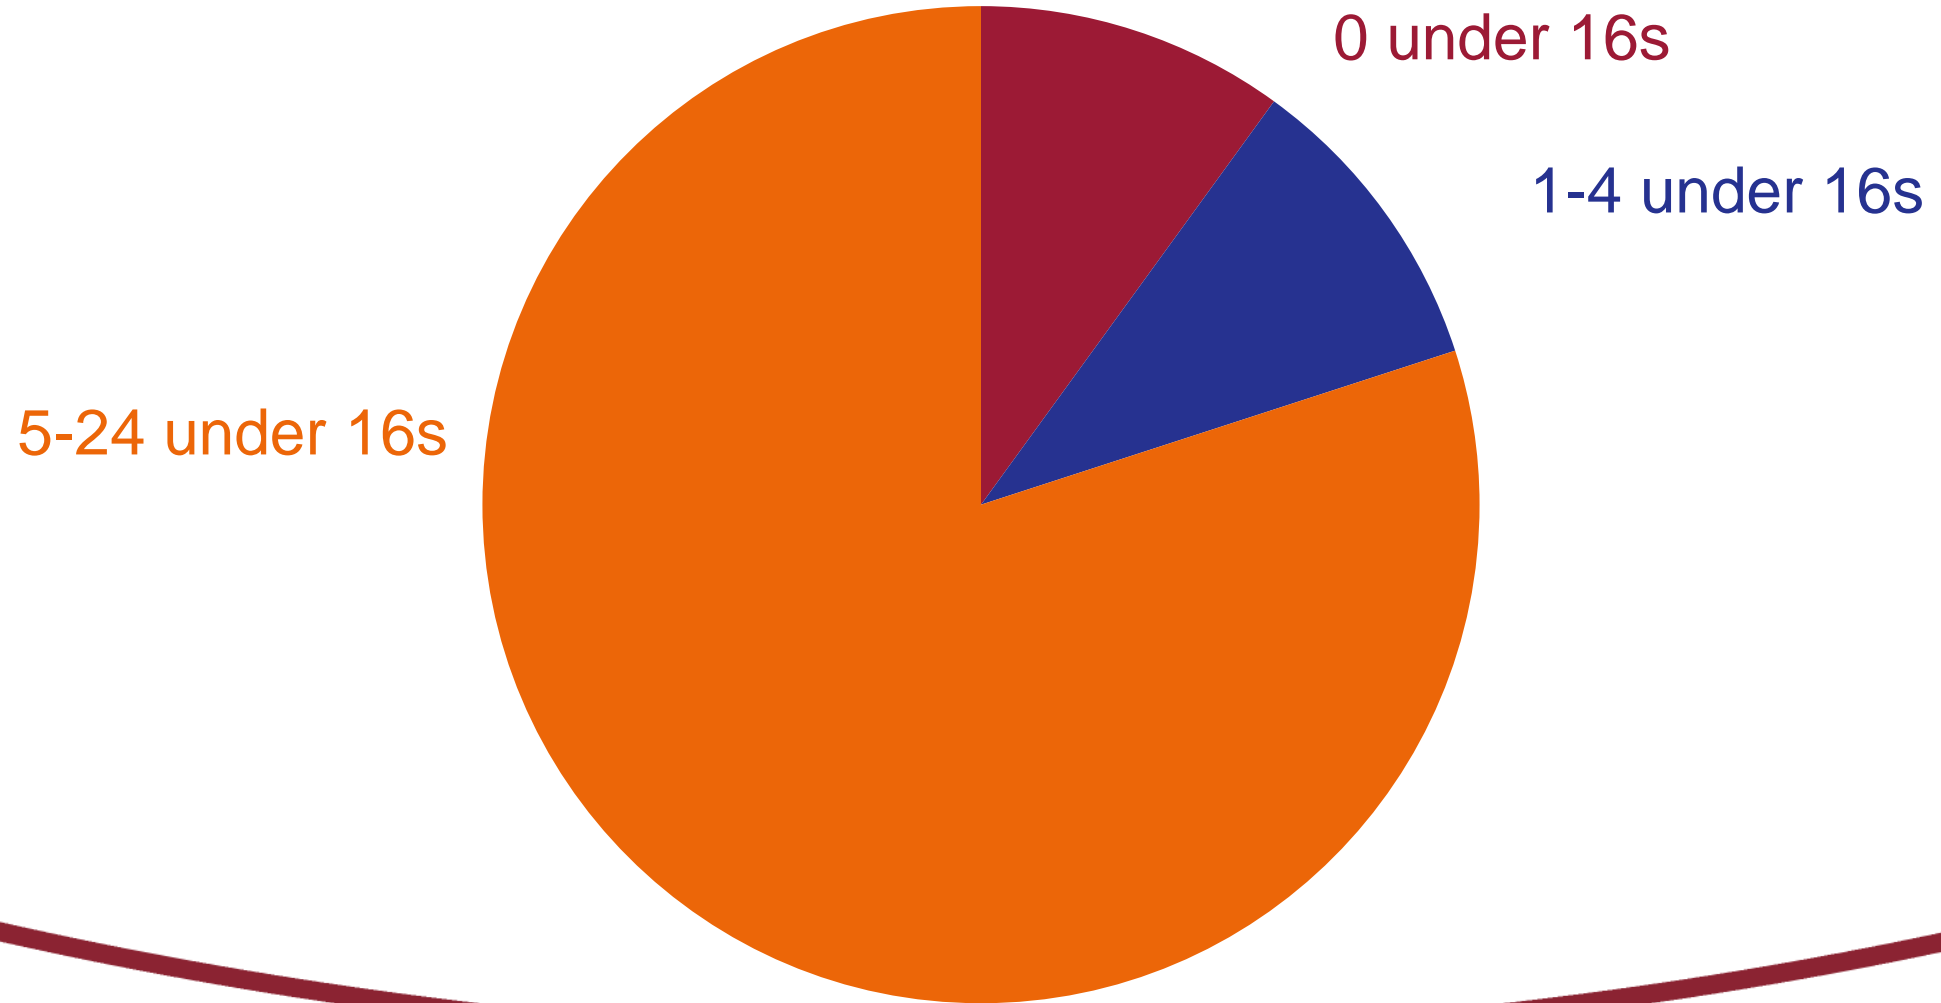

David Welch – Youth Adviser

Growing Youth Ministry

Challenges, issues and changes facing youth ministry

The National Picture: Number of under 16s: Usual Sunday Attendance

Diocesan Picture: Number of Under 16s

Deanery Picture: Number of Under 16s

Total Change over time: U16s Usual Sunday Attendance

Our Response

Or Perhaps?

Listen: To God

Diocese of
Guildford 

TRANSFORMING CHURCH
TRANSFORMING LIVES

Or Perhaps?