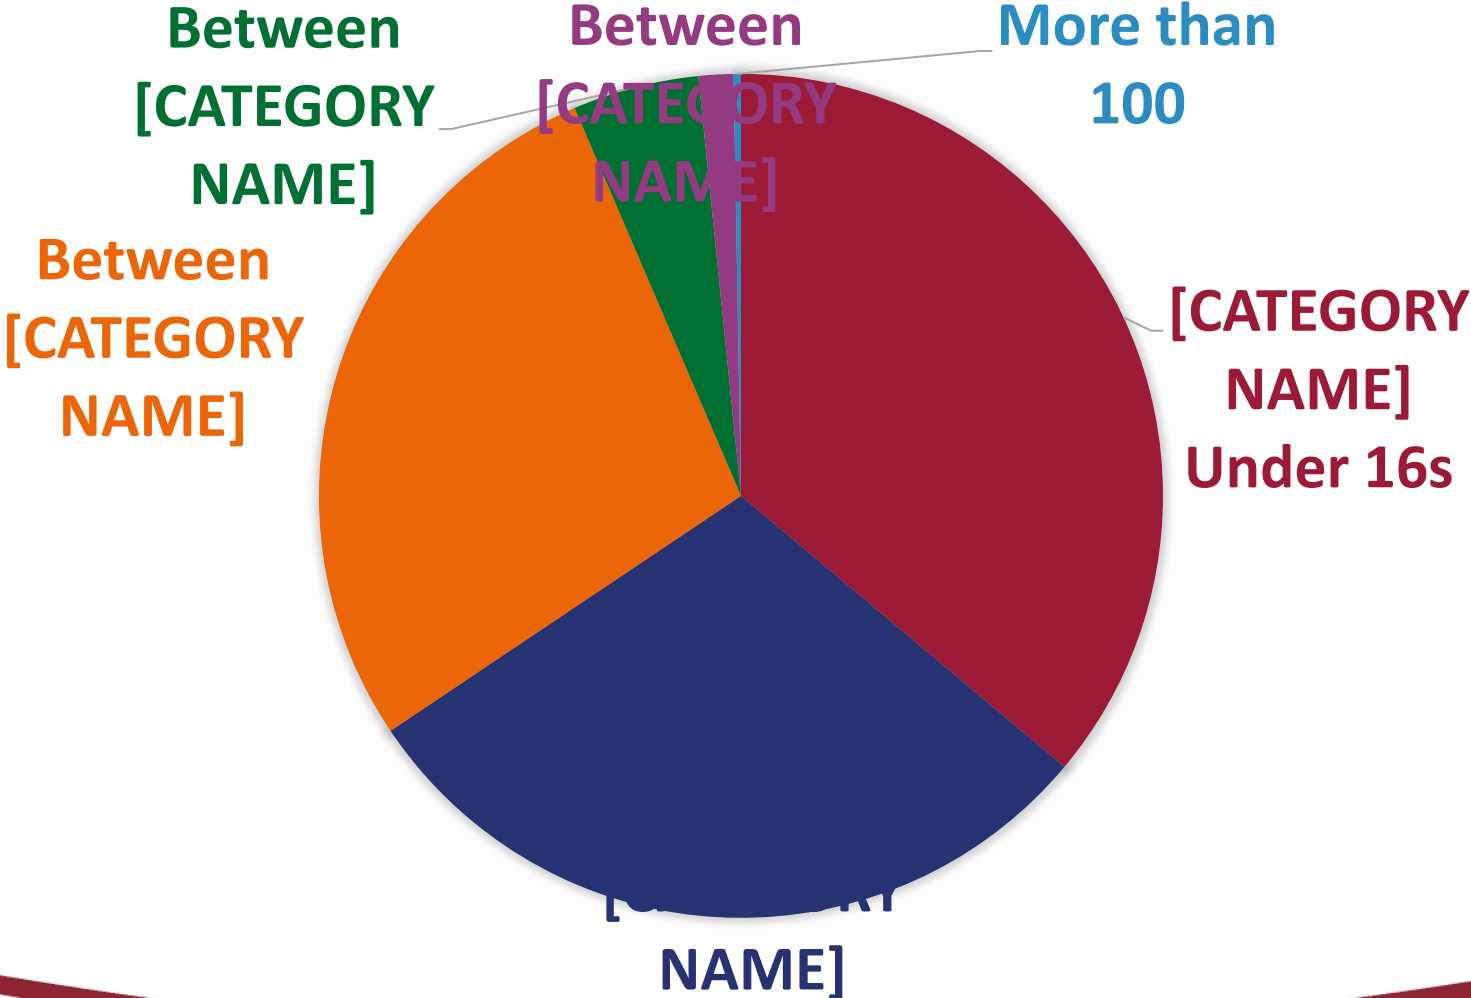

David Welch – Youth Adviser

Growing Youth Ministry

Challenges, issues and changes facing youth ministry

The National Picture: Number of under 16s: Usual Sunday Attendance

Diocesan Picture: Number of Under 16s

Deanery Picture: Number of Under 16s

Total Change over time: U16s Usual Sunday Attendance

Our Response

Or Perhaps?

Listen: To God

Diocese of
Guildford 

TRANSFORMING CHURCH
TRANSFORMING LIVES

Or Perhaps?